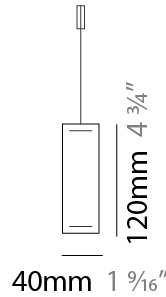

LED120 SUSPENSION

D71024-

base number   Color   Finish
Temperature   Options

1. To build a product code in our configurator select the specify button on the base model # product page
2. To build a manual product code on this datasheet choose from the options listed below in blue font and add the suffix to the base model #

GENERAL

Series: Woodlin
Subseries: LED120
Brand: Tunto
Division: Design
Mounting Type: Suspension
Mounting Location: Ceiling
Subcategory: Profile

PHYSICAL

Shape: Rectangle
Length (mm): 1000
Length (in): 39 ³/₈
Width (mm): 40
Width (in): 1 ⁹/₁₆
Height (mm): 120
Height (in): 4 ³/₄
Max. Overall Height (mm): 2120
Max. Overall Height (in): 83 ⁷/₁₆
Light Distribution: Direct / Indirect
Diffuser: Opal
Fixture Finish: WAL / ASH / OAK / BLK / WHI
Fixture Material: Wood
Cable Details: 2000mm / 78 3/4"

ELECTRICAL

Lamp Type: LED
Input Wattage (W): 46
Total Output Wattage (W): 38
Dimming: Tri-Mode (Non-Dimming and Phase Dimming (120Vac only) and 0-10V Dimming)
Driver Included: Yes
Driver Location: Integrated
Driver Type: Constant Current - Universal
Driver Class: Class 2
Input Voltage (V): 120 - 277
Constant Current (MA): 700

LED

Color Temperature (°K): 2700 / 3000 / 4000
Max. Delivered Lumen (lm): 2200
CRI: >93 CRI
Lamp Life (hrs): 50000

OPTICAL

RATINGS AND CERTIFICATIONS

Certified By: Certified for North American Standards
IP rating: IP20