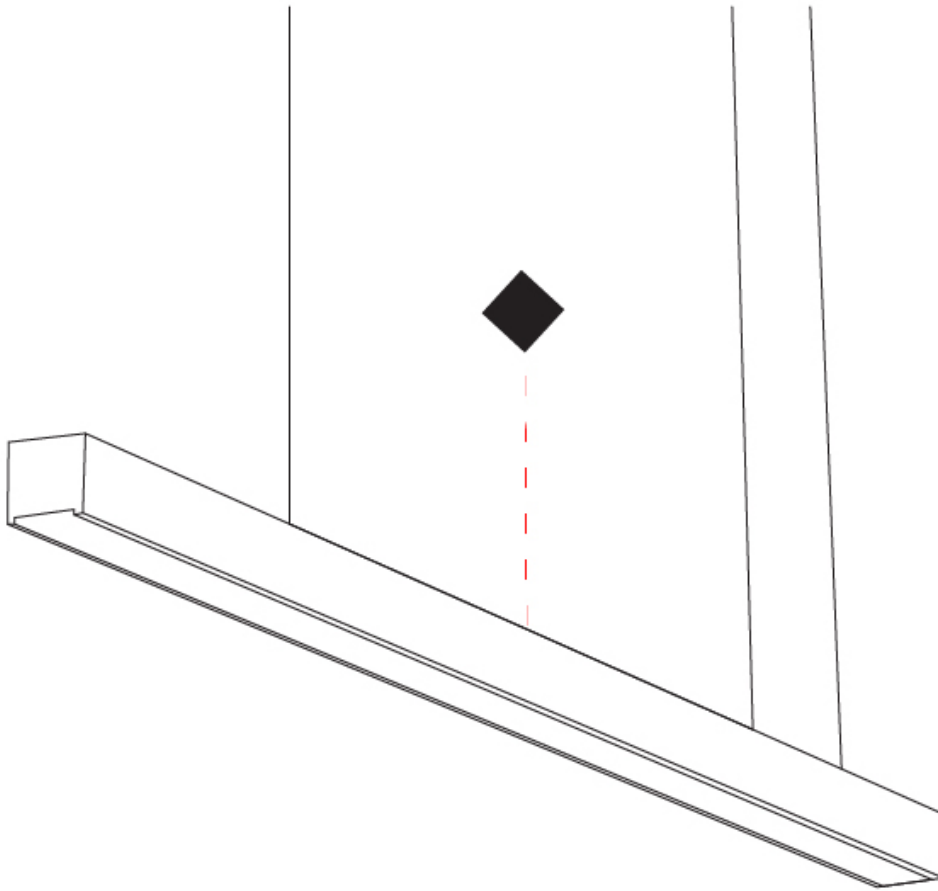

LED60 SUSPENSION

D71016-

PROJECT

TYPE

SPECIFIER

QUANTITY

DATE

D