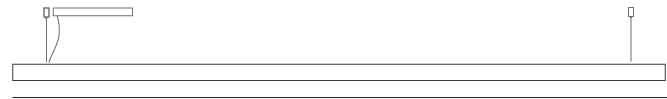

LED60 SUSPENSION

D71016- -

base number   Color   Finish
Temperature   Options

1. To build a product code in our configurator select the specify button on the base model # product page
2. To build a manual product code on this datasheet choose from the options listed below in blue font and add the suffix to the base model #

GENERAL

Series: Woodlin

Subseries: LED60

Brand: Tunto

Division: Design

Mounting Type: Suspension

Mounting Location: Ceiling

Subcategory: Profile

PHYSICAL

Shape: Rectangle

Length (mm): 1000

Length (in): 39 ³/₈"

Width (mm): 60

Width (in): 2 ³/₈"

Height (mm): 60

Height (in): 2 ³/₈"

Max. Overall Height (mm): 2060

Max. Overall Height (in): 81 ¹/₈"

Light Distribution: Direct

Diffuser: Opal

Fixture Finish: [WAL](#) / [ASH](#) / [OAK](#) / [BLK](#) / [WHI](#)

Fixture Material: Wood

Cable Details: 2000mm / 78 3/4"

ELECTRICAL

Lamp Type: LED

Input Wattage (W): 43

Total Output Wattage (W): 38

Dimming: Tri-Mode (Non-Dimming and Phase Dimming (120Vac only) and 0-10V Dimming)

Driver Included: Yes

Driver Location: Integrated

Driver Type: Constant Current - Universal

Driver Class: Class 2

Input Voltage (V): 120 - 277

Constant Current (MA): 700

LED

Color Temperature (°K): [2700](#) / [3000](#) / [4000](#)

Max. Delivered Lumen (lm): 3240

CRI: >93 CRI

Lamp Life (hrs): 50000

OPTICAL

RATINGS AND CERTIFICATIONS

Certified By: Certified for North American Standards

IP rating: IP20

1000mm 39 ³/₈"

60mm 2 ³/₈"

Direct